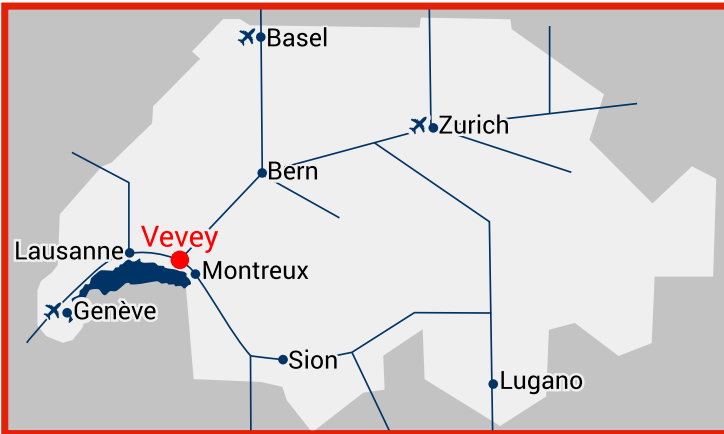

# Astra Hotel

VEVEY - Montreux Riviera

## BY CAR

Freeway A12    Basel/Zurich - Bern - Fribourg - Vevey  
Freeway A9    Genève - Lausanne - Vevey  
Freeway A9    Sierre - Martigny - Montreux - Vevey

Exit Vevey

Follow Vevey City Center / Train Station

## BY Train

Basel/Zurich-Bern - Lausanne - Vevey  
Genève - Lausanne - Vevey  
Brig - Martigny - Montreux - Vevey

The Astra Hotel is located in front of the train station